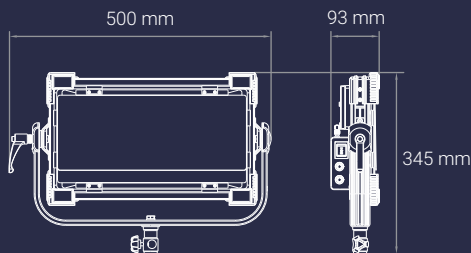

WS PANEL

Widescreen LED Panel Light
WS 840D / 840B

Travel Light

Widescreen

TLCI up to 98

Bright

DIMENSIONS

Model	Item No.	EAN Code	Net Weight
ASTORA WS 840D	16022102	4250972501623	2.6 kg (5.0 lbs)
ASTORA WS 840B	16022002	4250972501616	2.6 kg (5.0 lbs)

Note Protection Mark according to DIN 34

SPECIFICATION

MODEL	ASTORA WS 840D	ASTORA WS 840B
LED SOURCE		
Color Temperature	5600 K	3200-5600K variable
Number of LEDs	840	
TLCI	94-98	
Color Rendering Index CRI	93-97	
Beam Angle	50°	
Power Variation	0-100% variable	
Power Consumption	56 W	
POWER OPTIONS		
Input voltage	12-24V	
DC power plug	XLR-4	
AC Power Supply	DC 15V 4A Optional	
V-mount Battery	Optional	
NP-F Battery	2 x Sony NP-F	
GENERAL		
Thermal Design	Silent Passive Cooling	
Protection Class	IP 20	
Certifications	CE, FCC, RoHS, REACH	